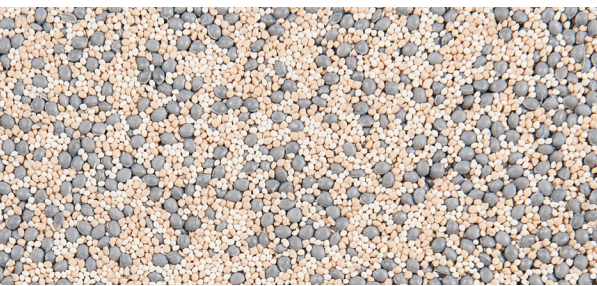

SURFACEAMERICA®

Recreational & Athletic Surfacing for Maximum Performance

WATER PLAY SURFACING PRODUCT PROFILE | **AQUAFLEX®**

ABOUT THE FACILITY

Facility	The Cosmopolitan™ of Las Vegas
Location	Las Vegas, Nevada
Product	AquaFlex®
Application	Water Play

ABOUT AQUAFLEX

- Highly slip-resistant
- Vibrant colors won't fade from UV rays
- Surface won't break down from chlorinated water
- For indoor and outdoor use
- Porous and non-porous systems
- Variety of color blends
- Low lifecycle cost

AquaFlex Non-Porous is a 50%/50% blend by weight of large and small pebbles.

ABOUT SURFACE AMERICA

Since 1993, Surface America has completed thousands of projects and installed millions of square feet of recreational and athletic surfacing and flooring. Our customers have come to know us for our project management expertise, superior installation craftsmanship and proven performance of our surfacing systems.

For the Cosmo project, Surface America supplied AquaFlex material to PebbleStone Coatings, a locally owned and operated surfacing installer in Las Vegas. PebbleStone is currently installing AquaFlex at two pools, with the final pool installation scheduled for next year. In total, 114,000 square feet of AquaFlex will be used on the pool decks, pool coping, stairs, ramps and vertical walls. The Cosmo is using various color combinations for the project and is integrating designs and borders, including a two-color deck design with interlocking circles.